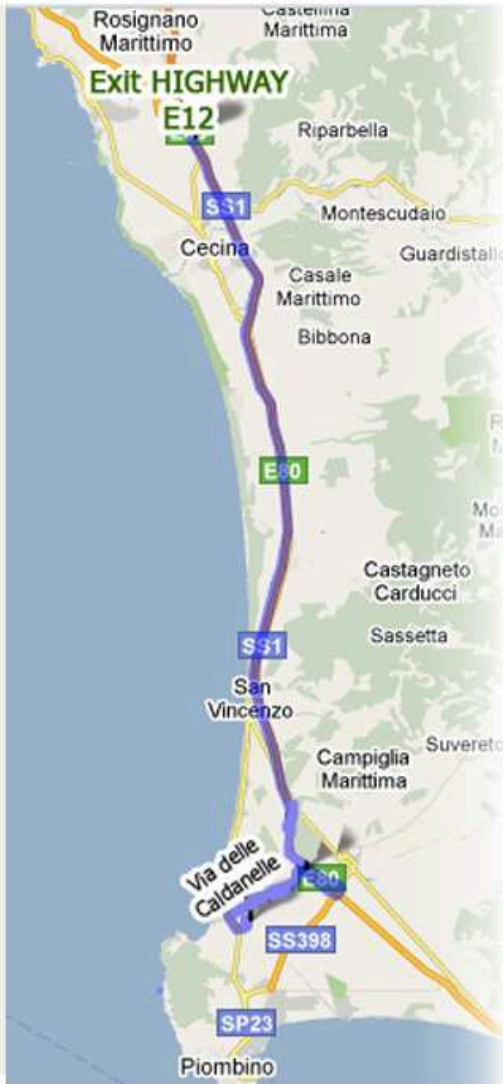

For Clients who arrive from NORD

Exit from the HIGHWAY E12 at Rosignano Marittimo

Take SS1 South (direction Grosseto)

Take the exit San Vincenzo South keep th left and at the stop sign, tourn towards direction Venturina SP39

After about 6 Km turn right in Via delle Caldanelle.

Follow Straight forward to the end of Via delle Caldanelle and the stop sign and turn Left dircetion Piombino/Populonia Station

After 500 mt. turn left for Populonia Station

Of the end of Via Etruria turn left

Go Straight on to the Arrival!

For Clients who arrive from SUD

Take the exit San Vincenzo South keep th left and at the stop sign, tourn towards direction Venturina SP39

Of the end of Via Etruria turn left

Go Straight on to the Arrival!